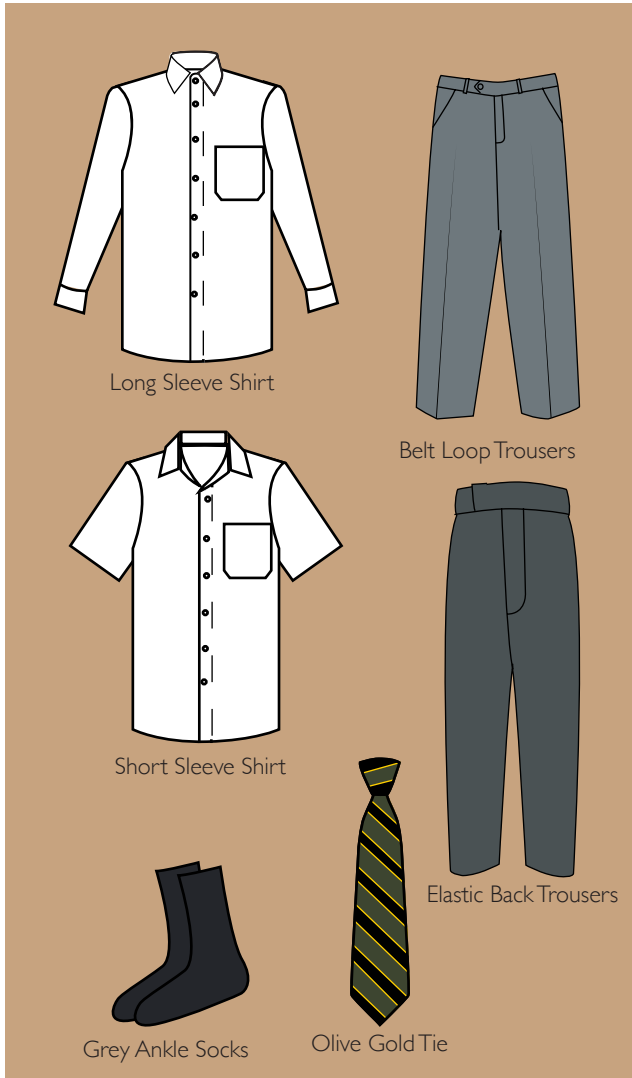

SPCC Junior School K - Year 4

Winter Term 2 & 3
Junior School