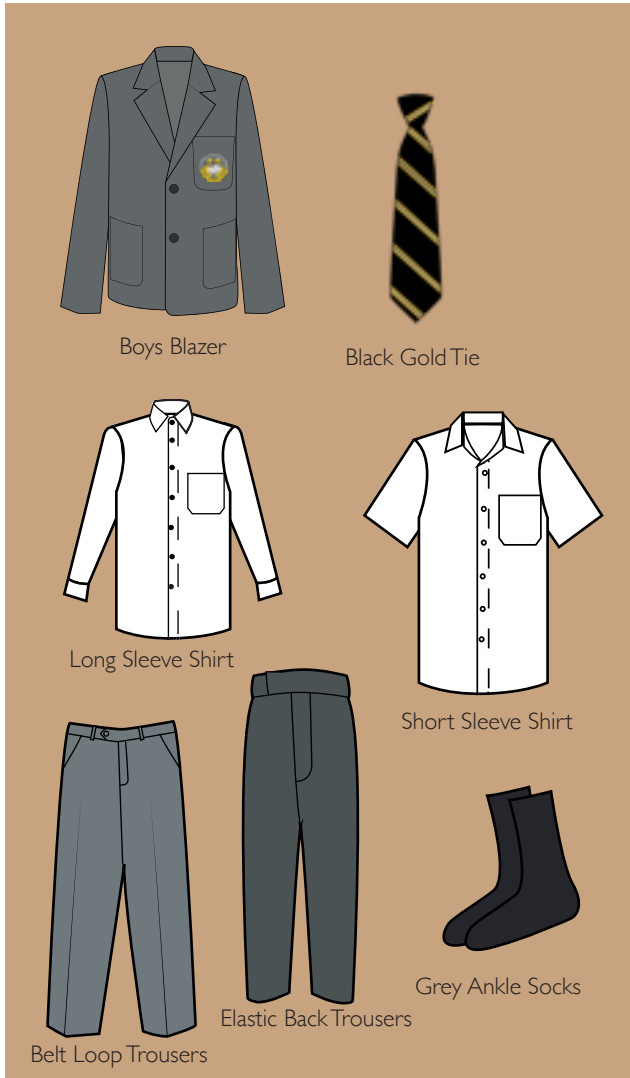

SPCC Senior School Years 9 - 12

Winter Term 2 & 3
Senior School

Winter Term 2 & 3
Senior School

Optional
Senior School