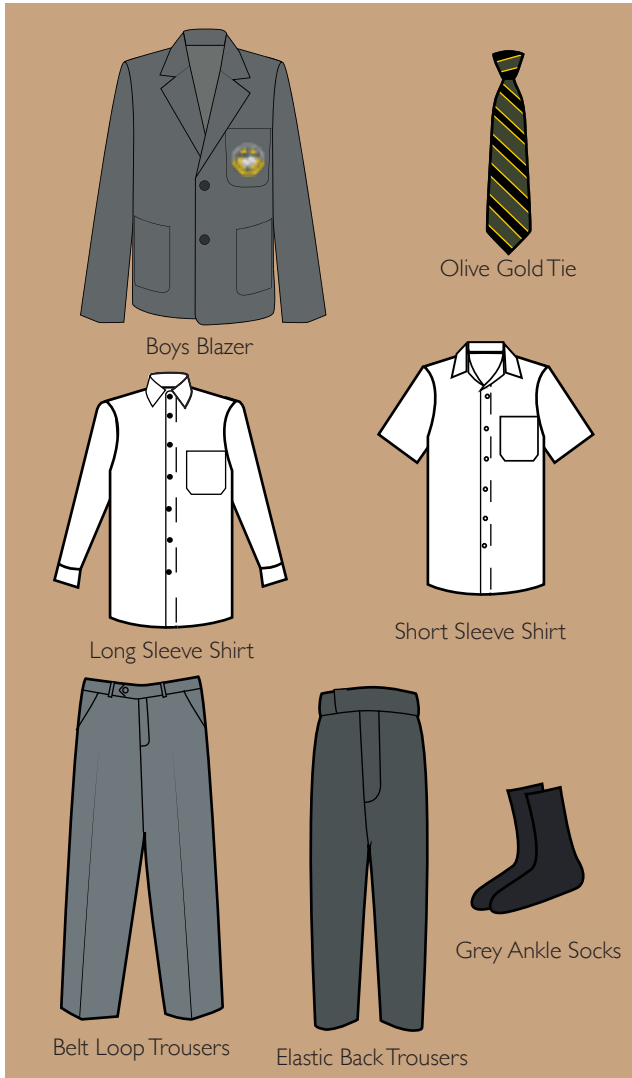

SPCC Middle School Years 5 - 8

Winter Term 2 & 3 Middle School