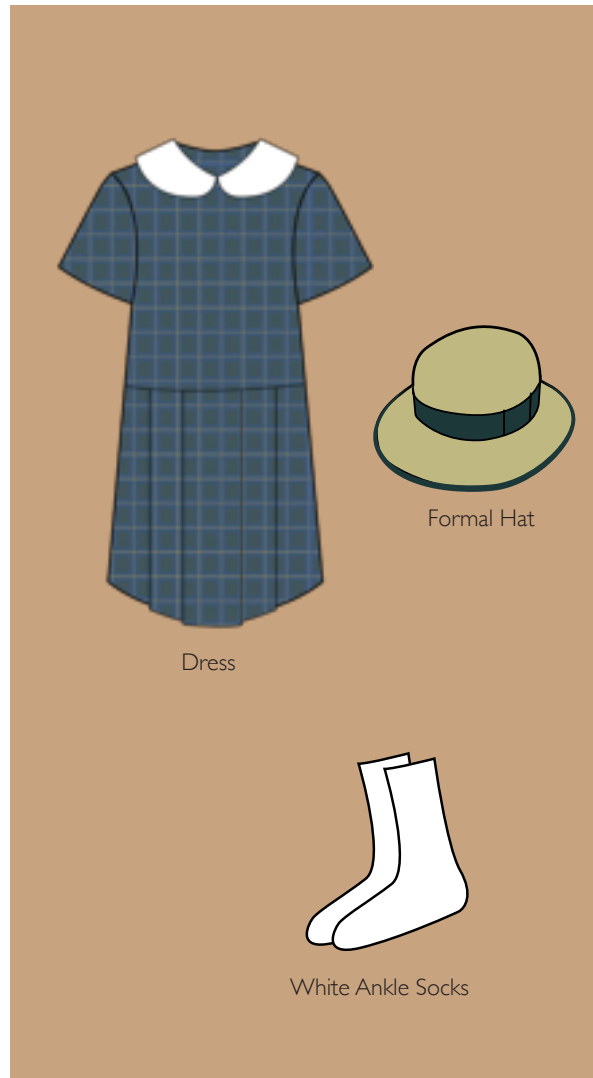

For the hours and location of your SPCC Uniform Shop head to our school website

spcc.nsw.edu.au

SPCC Junior School K - Year 4

Summer Term 1 & 4
Junior School

Summer Term 1 & 4
Junior School

Optional
Junior School